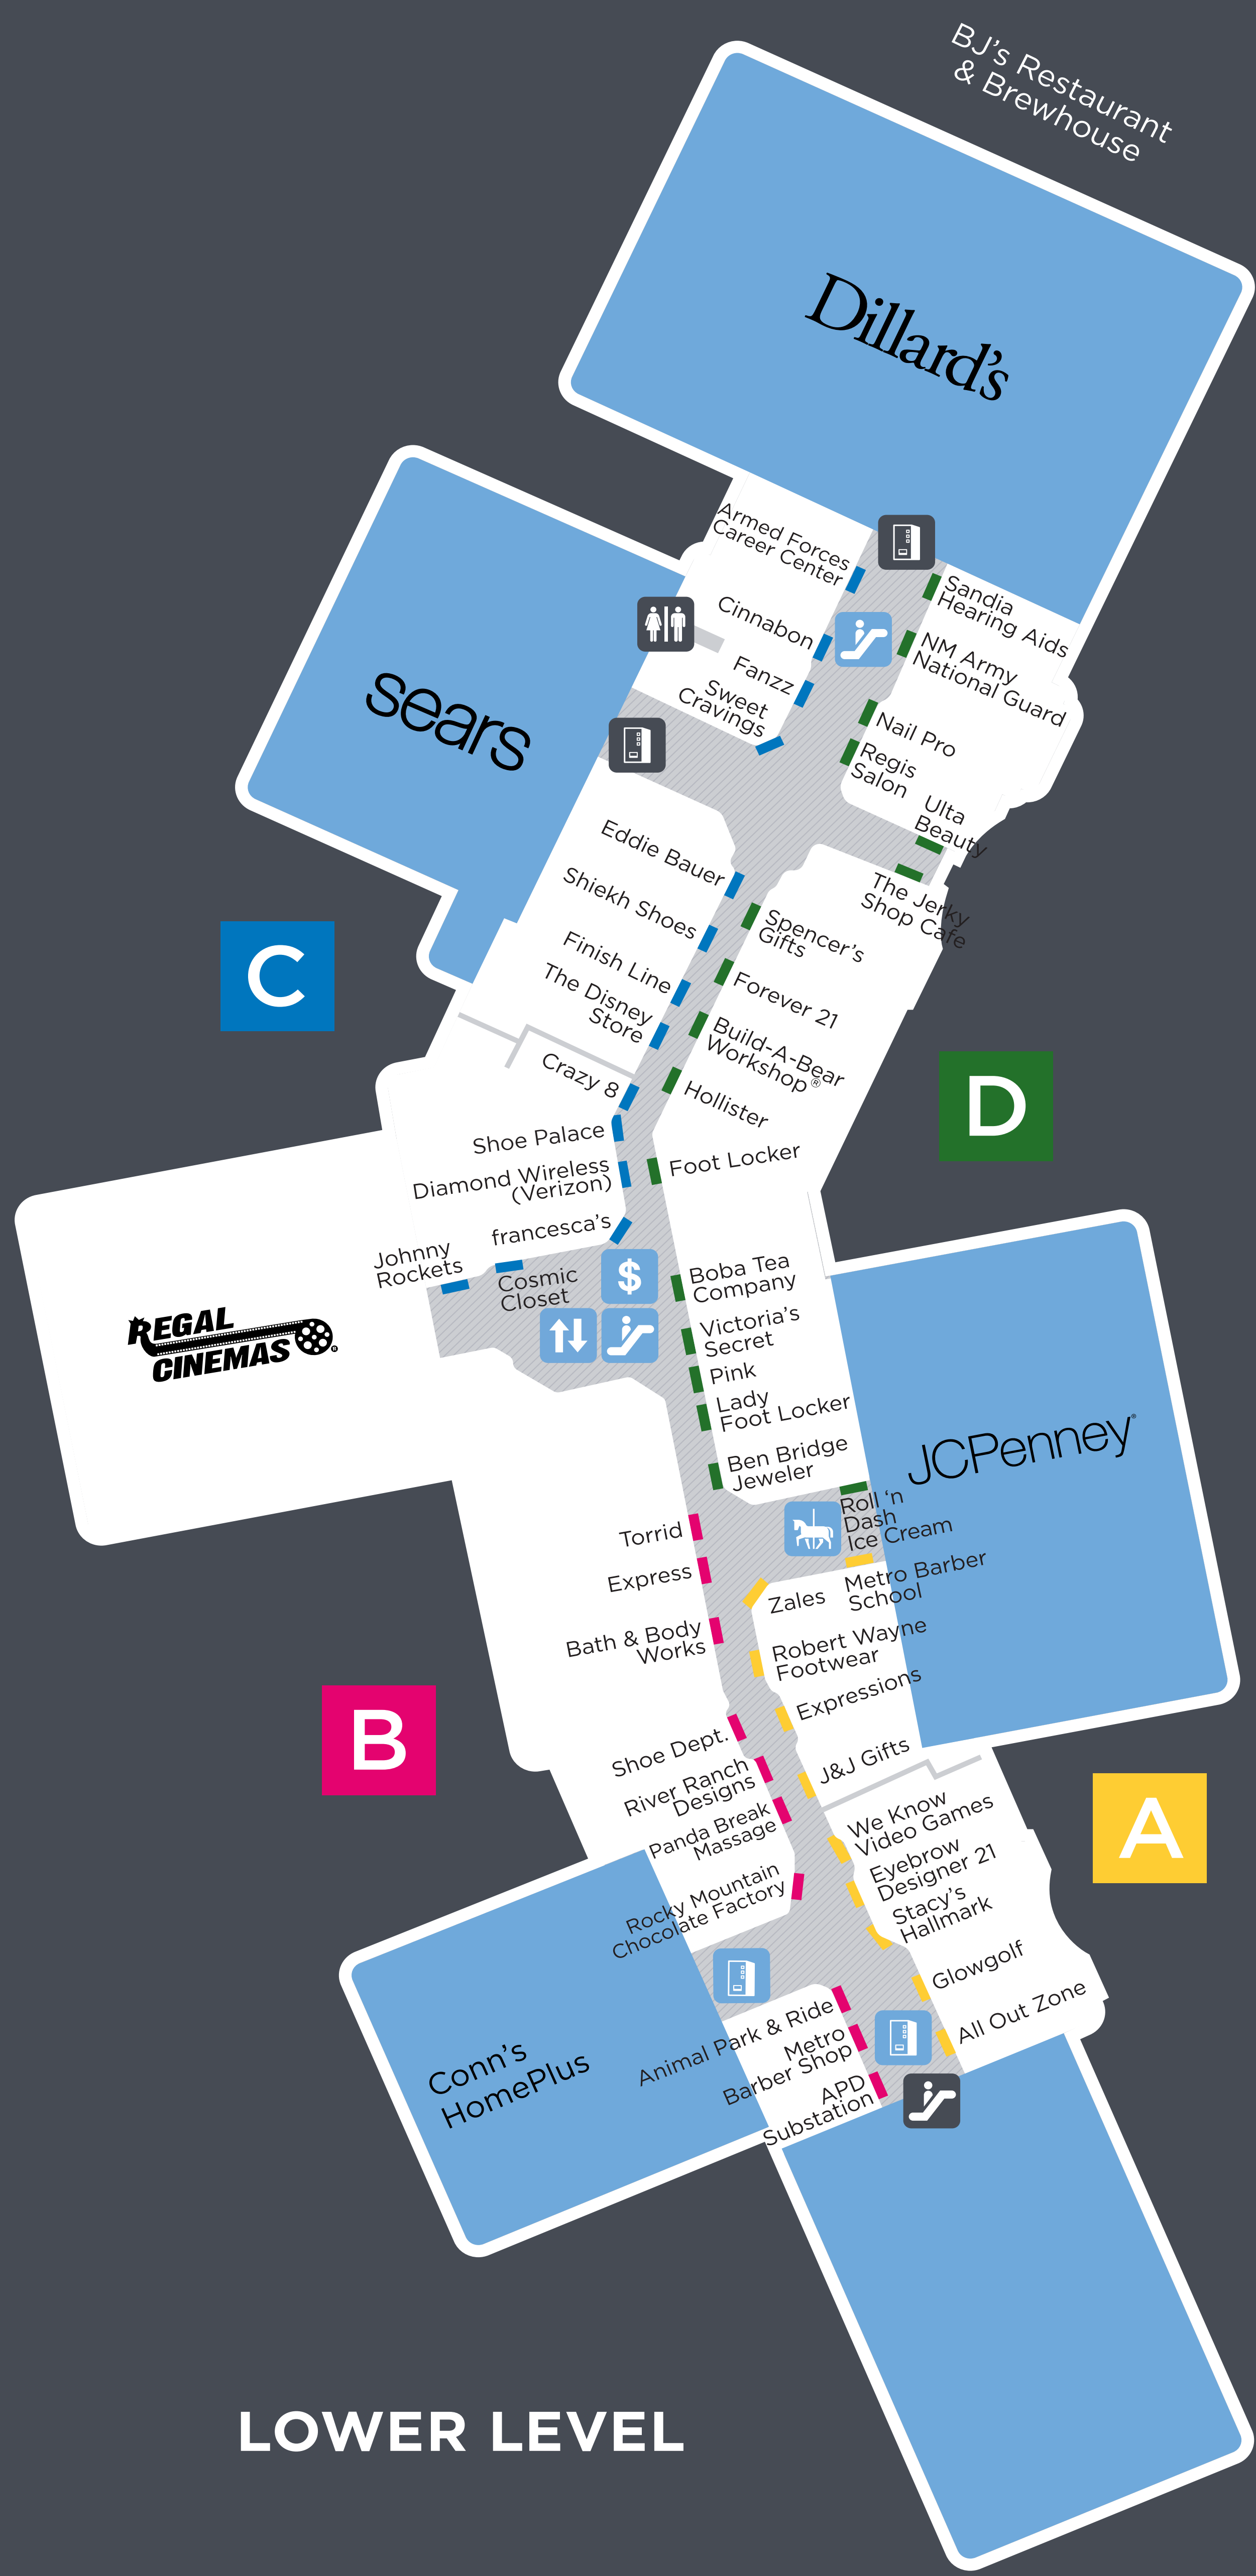

# COTTONWOOD MALL

- LEGEND**
- ATM Cajero Automático (ATM) Carouse Tiovivo
  - Vending
  - Complimentary Wi-Fi Wi-Fi de Cortesia
  - Electronic Device Charging Station
  - Elevators Elevadores
  - Entrances Entradas al Centro Comercial
  - Escalator Escaleras mecanicas
  - Family Restrooms Ballo para la familia
  - Strollers
  - Mall Management Administracion del centro comercial
  - Pay Phone Telefono
  - Play Area/Carousel
  - Restrooms Banos
  - LL = Lower Level
  - UL = Upper Level

## Cottonwood Mall

### DEPARTMENT STORES & ANCHORS TIENDAS POR DEPARTAMENTO Y TIENDAS PRINCIPALES

- Conn's HomePlus
- Dillard's
- JCPenney
- Sears